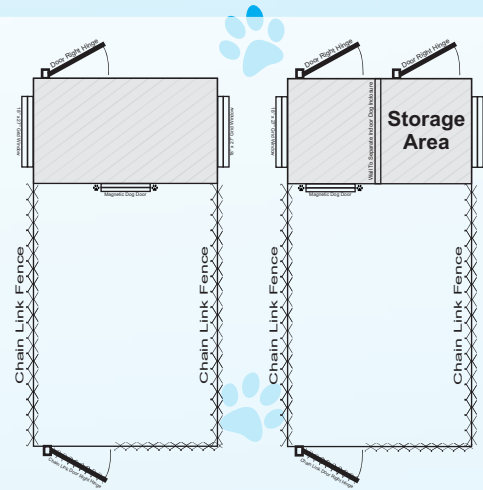

## Sizes

**Single Run Sizes: 7x10, 7x12, 7x14, & 12x11 - With or Without Storage**

**Double Run Sizes: 7x10, 7x12, 7x14, & 12x11 - No Storage**

**Double Run  
With Storage  
Size: 11' x 10'**

\*Pictures May Show Upgrades

**Lecanto**  
**527-3500**

**Dunnellon**  
**489-2000**

**Crystal River**  
**795-8000**

**Ocala**  
**237-5000**

**Leesburg**  
**365-6000**

**Summerfield**  
**347-9000**

Multi Run Sizes

14x11 4 Run

## Multiple Run Sizes

3 Run 12 x 11      4 Run 14 x 11

5 Run 17 x 11      6 Run 20 x 11

7 Run 23 x 11      8 Run 26 x 11

\*Custom Layouts Available

12x11 3 Run

14x11 4 Run

20x11 6 Run