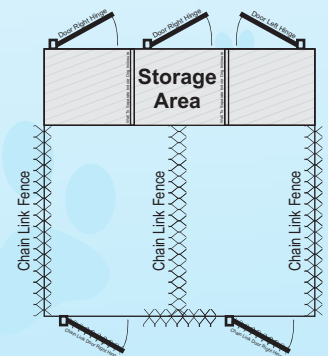

## Sizes

**Single Run Sizes: 7x10, 7x12, 7x14, & 12x11 - With or Without Storage**

**Double Run Sizes: 7x10, 7x12, 7x14, & 12x11 - No Storage**

**Double Run  
With Storage  
Size: 11' x 10'**

\*Pictures May Show Upgrades

**Lecanto**  
**527-3500**

**Dunnellon**  
**489-2000**

**Crystal River**  
**795-8000**

**Ocala**  
**237-5000**

**Leesburg**  
**365-6000**

**Summerfield**  
**347-9000**

Multi Run Sizes

14x11 4 Run

## Multiple Run Sizes

3 Run 12 x 11      4 Run 14 x 11

5 Run 17 x 11      6 Run 20 x 11

7 Run 23 x 11      8 Run 26 x 11

\*Custom Layouts Available

12x11 3 Run

14x11 4 Run

20x11 6 Run