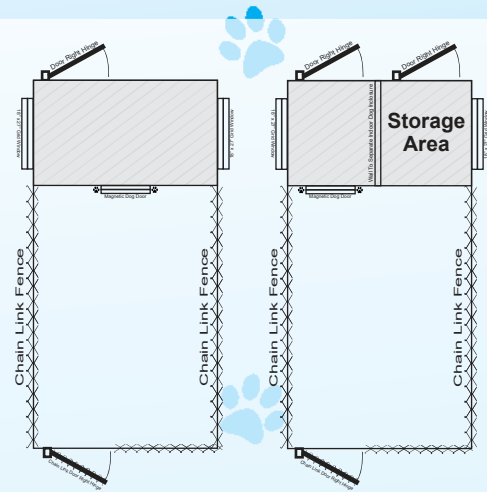

Sizes

Single Run Sizes: 7x10, 7x12, 7x14, & 12x11 - With or Without Storage

Double Run Sizes: 7x10, 7x12, 7x14, & 12x11 - No Storage

**Double Run
With Storage
Size: 11' x 10'**

*Pictures May Show Upgrades

Lecanto
527-3500

Dunnellon
489-2000

Crystal River
795-8000

Ocala
237-5000

Leesburg
365-6000

Summerfield
347-9000

Multi Run Sizes

14x11 4 Run

26x11 8 Run

Multiple Run Sizes

3 Run 12 x 11 4 Run 14 x 11

5 Run 17 x 11 6 Run 20 x 11

7 Run 23 x 11 8 Run 26 x 11

*Custom Layouts Available

12x11 3 Run

14x11 4 Run