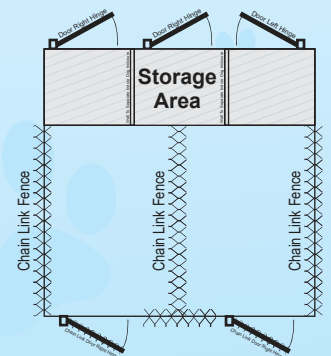

Sizes

Single Run Sizes: 7x10, 7x12, 7x14, & 12x11 - With or Without Storage

Double Run Sizes: 7x10, 7x12, 7x14, & 12x11 - No Storage

**Double Run
With Storage
Size: 11' x 10'**

*Pictures May Show Upgrades

Lecanto
527-3500

Dunnellon
489-2000

Crystal River
795-8000

Ocala
237-5000

Leesburg
365-6000

Summerfield
347-9000

Multi Run Sizes

14x11 4 Run

26x11 8 Run

Multiple Run Sizes

3 Run 12 x 11 4 Run 14 x 11

5 Run 17 x 11 6 Run 20 x 11

7 Run 23 x 11 8 Run 26 x 11

*Custom Layouts Available

12x11 3 Run

14x11 4 Run